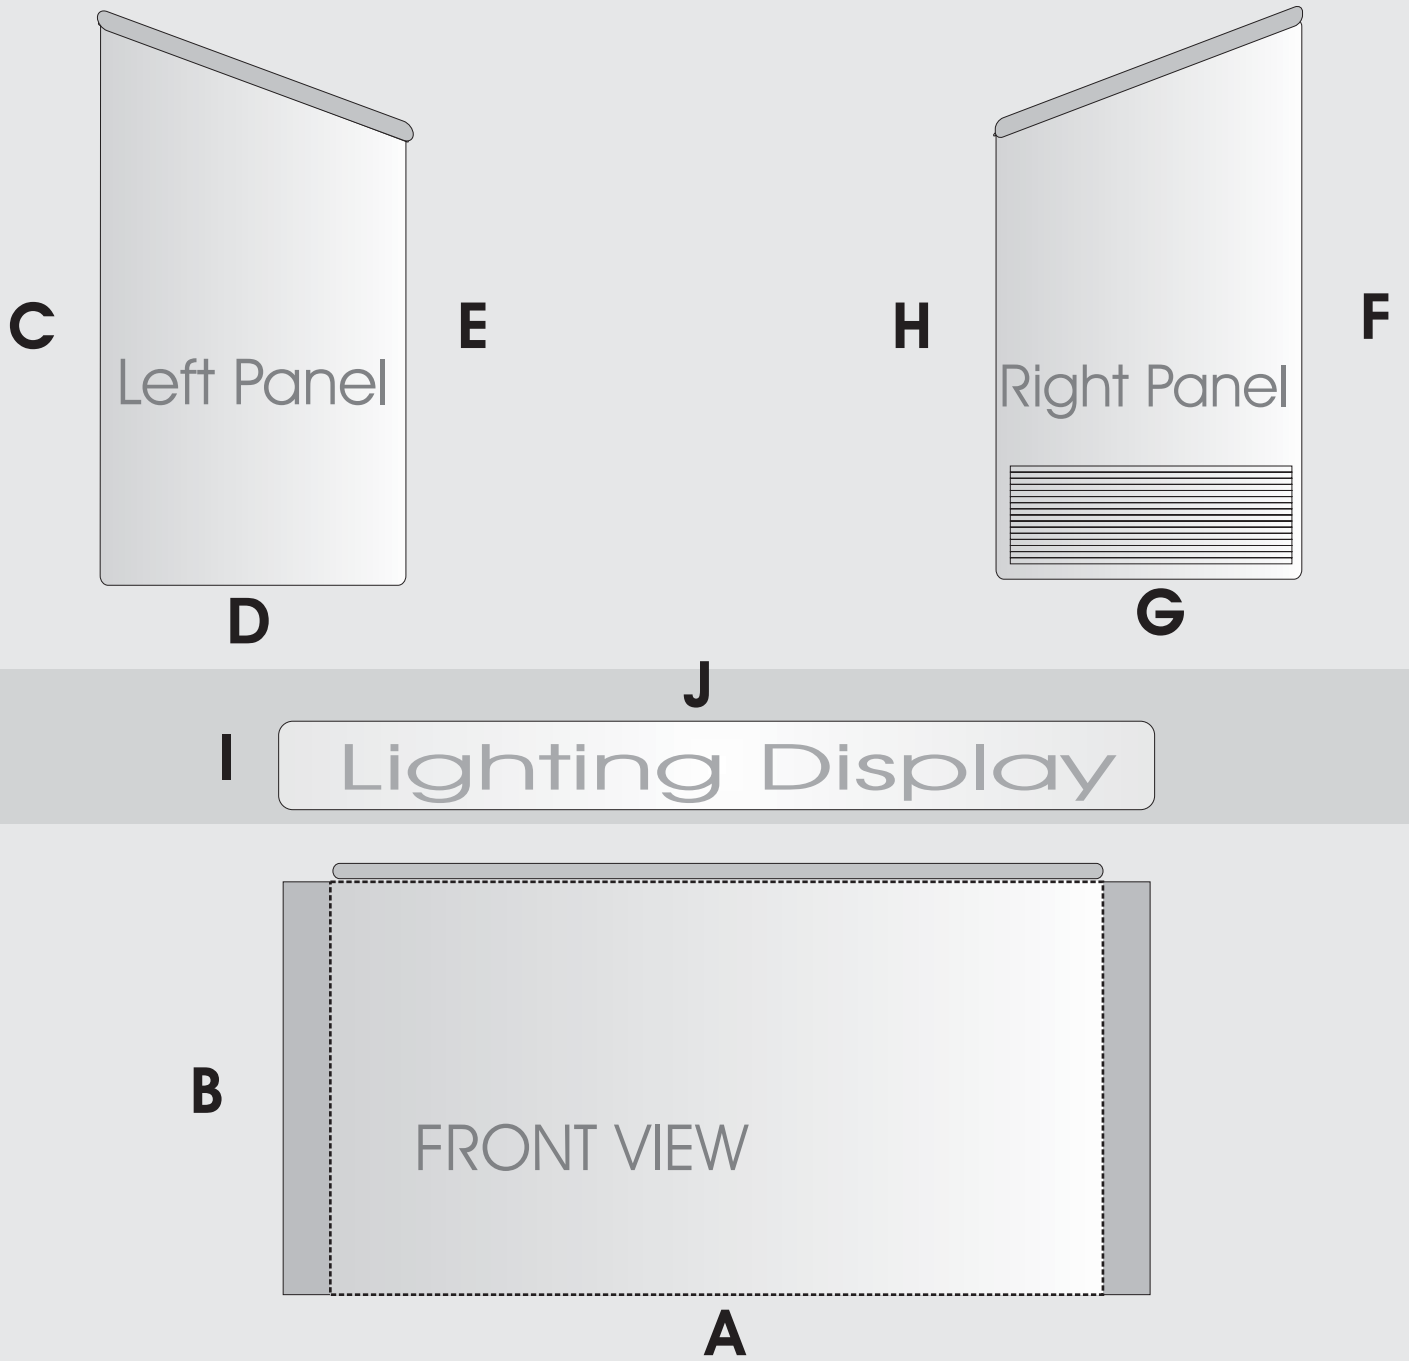

GRAPHIC DIMENSIONS

	Front Decal		Left Panel			Right Panel			Lighted Display	
	A	B	C	D	E	F	G	H	I	J
CV-100ICAN	27.6	29.1	32.4	18.5	29	32.4	18.5	29	*	*
CV-200ICAN	31.2	27.1	31.5	24.1	27.13	21.46	24.1	17.01	7.1	26.6
CV-330ICAN	43.75	26.1	30.78	25.6	26	20.74	25.6	16	7.1	39.1
CV-350ICAN	47.67	27.1	31.5	24.1	27.13	21.46	24.1	17.01	7.1	43.1
CV-430ICAN	53.3	26.1	30.78	25.6	26	20.74	25.6	16	7.1	48.77